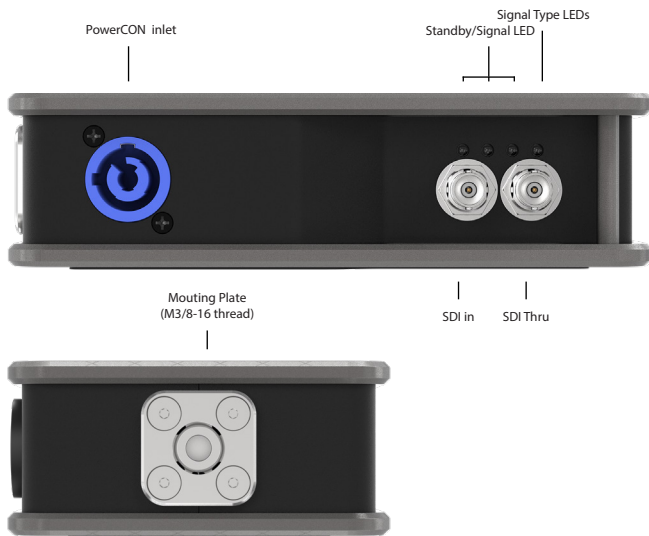

## Features

- › **Integrated power supply** with locking PowerCON Connector. Never rely on a cluster of wall-warts again.
- › **Built-in convenience AC** outlet to power nearby projector, TV, laptop, small video projector... Power bar to power both the converter and device not required anymore.
- › **Magnetic stacking system** and non-skid rubber pad for tabletop application. Saves at least 10 gaffer tape rolls a year.
- › **Multiple mounting options:** C-Clamp, wall-mount adapter, LCD mount adapter and belt adaptor.
- › **Rugged, Tour-ready and aesthetic enclosure:** The sexiest widget in your tool box, that will keep looking good for years to come.
- › **Plug-n-play operation;** No dipswitches, buttons or menus to fumble with: It just works.
- › Clear and ample status **LED indicators** for quick troubleshooting.
- › **Easy on-the-field identification** with unique color and alphabetic coding system.
- › **Locking HDMI port** prevents accidental disconnection.
- › **Professional balanced -4dB XLR** analog audio inputs each with a 3-segment LED meter.
- › Combines analog audio with incoming **HDMI or SDI** into a reclocked SDI output – with automatic input detection.
- › Proudly designed and assembled **in Canada**.

## Connections

Video Input	Auto switching between 1 x 3G/HD/SD SDI BNC & 1 x HDMI 1.4 type A with locking system
Audio Input	2 x Balanced + 4dB XLR (analog) each with a 3-segment LED meter
Video Output	1 x 3G/HD/SD SDI BNC