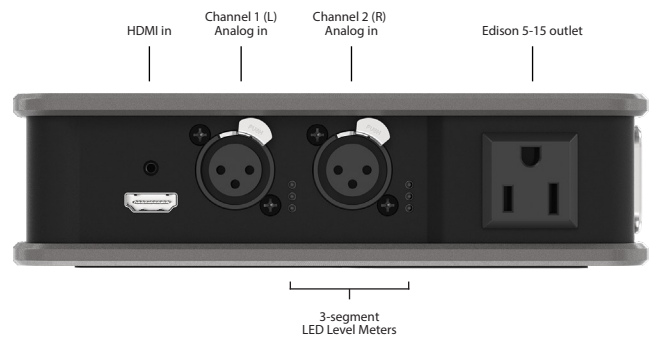

## Features

- › **Integrated power supply** with locking PowerCON Connector. Never rely on a cluster of wall-warts again.
- › **Built-in convenience AC** outlet to power nearby projector, TV, laptop, small video projector... Power bar to power both the converter and device not required anymore.
- › **Magnetic stacking system** and non-skid rubber pad for tabletop application. Saves at least 10 gaffer tape rolls a year.
- › **Multiple mounting options:** C-Clamp, wall-mount adapter, LCD mount adapter and belt adaptor.
- › **Rugged, Tour-ready and aesthetic enclosure:** The sexiest widget in your tool box, that will keep looking good for years to come.
- › **Plug-n-play operation;** No dipswitches, buttons or menus to fumble with: It just works.
- › Clear and ample status **LED indicators** for quick troubleshooting.
- › **Easy on-the-field identification** with unique color and alphabetic coding system.
- › **Locking HDMI port** prevents accidental disconnection.
- › **Professional balanced -4dB XLR** analog audio inputs each with a 3-segment LED meter.
- › Combines analog audio with incoming **HDMI or SDI** into a reclocked SDI output – with automatic input detection.
- › Proudly designed and assembled **in Canada**.

## Connections

Video Input	Auto switching between 1 x 3G/HD/SD SDI BNC & 1 x HDMI 1.4 type A with locking system
Audio Input	2 x Balanced + 4dB XLR (analog) each with a 3-segment LED meter
Video Output	1 x 3G/HD/SD SDI BNC