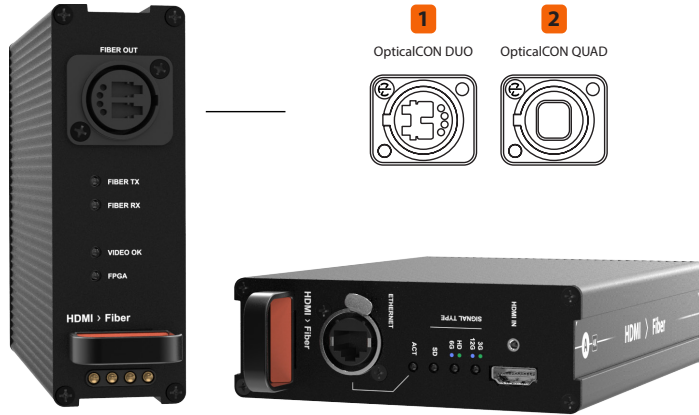

# Reversible Module

## HDMI to Fiber

XVVRM-HDMI2FIBER

● Fiber ——— (A) starting point

The HDMI to Fiber Reversible Module fits in the 8-Bay Reversible Rackmount Converter system.

The module can be inserted in the 8-Bay Frame in either direction, allowing the inputs/outputs to be positioned either at the front or the back of the unit depending on the application. There are no exposed PCBs as all modules are enclosed, and therefore protected against static shock, dust and general wear and tear. Gold-plated, redundant spring pins with magnetic retention deliver DC power to the modules, meaning no messy cabling and external power bricks are needed.

#### Connections

<b>Video Input</b>	1 x HDMI 2.0 type A with locking system
<b>Ethernet Port</b>	1 x 1 Gbps Ethernet on Neutrik EtherCON
<b>Video Output</b>	1 x 10 Gbps Optical Ethernet, SFP-based Choice of Singlemode or Multimode Choice of Neutrik OpticalCON DUO or QUAD (see ordering information)