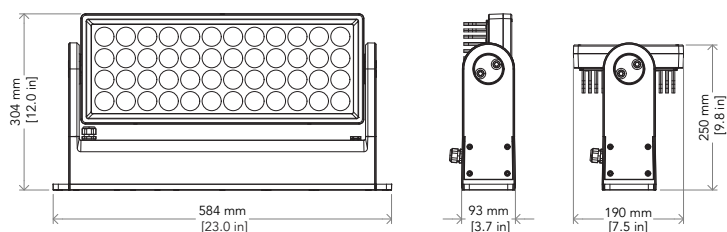

PHYSICAL

- IP rating: 66 for outdoor installations
- IK rating: 08
- Cooling: passive cooling and fan-free
- Adaptors: XLR and BARE END 16A adaptors included
- Signal connection: moulded IP signal IN/OUT connectors
- Power connection: moulded IP power IN/OUT connectors
- Dimensions (WxHxD): 584x304x93 mm
- Weight: 14 kg

CERTIFICATIONS / APPROVALS

- Certifications / Approvals: CE, UKCA, RCM, cTUVus, FCC

- S27QLENS10/15/25/45 10°/15°/25°/45° lens for SOLAR27Q, ARCP0D27Q, SOLAR48Q, ARCP0D48Q, ARCP0D15Q and ARCP0D96Q
- S48QBD Black barn door 4 directional flaps to adjust the light beam, SOLAR4Q, ARCP0D48Q
- DATAMASTER RDM/DMX tool, cable tester, 5p XLR connectors, pouch, charging cable, XLR adaptors
- AWEXAC1L03/05/10/20 IP67 power extension cable for outdoor architectural projectors, L.03/05/10/20 m
- AWEXDC1L03/05/10/20 IP67 DMX extension cable for outdoor architectural projectors, L.03/05/10/20 m
- UPBOX1U Firmware uploader kit, USB IN, 3pin XLR DMX OUT, USB OUT

PRESET FULL ON

Beam angle 50%:15°

PRESET FULL ON (10°x60°)

Beam angle 50%: 15°

TECHICAL DRAWINGS

CERTIFICATIONS / APPROVALS

Conforms to UL STD. 1573
Certified to CSA STD: C22.2 NO. 166

Visit our website
for specifications and
tech documentations