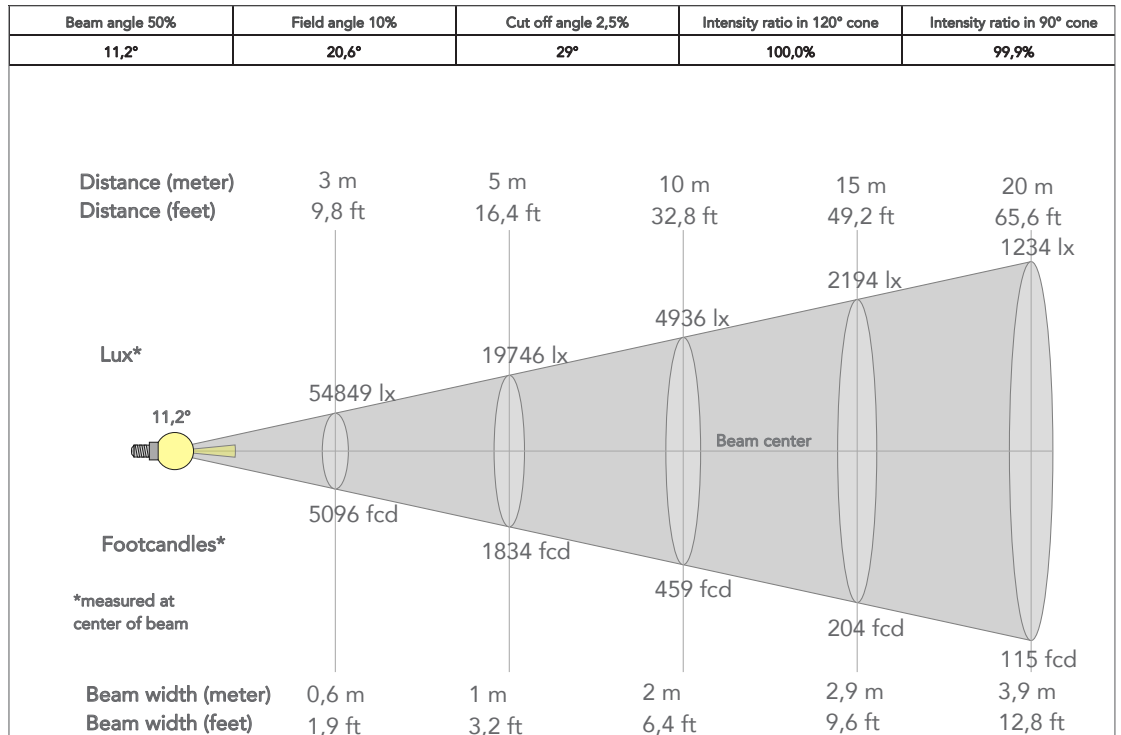

- Source: 48x10 W Warm White + Cold White LEDs
- Luminous flux: (15°) 25'309 lm; (15°+20°) 24'786 lm; (15°+30°) 24'628 lm; (15°+40°) 24'658 lm; (15°+60°) 24'204 lm; (15°+80°) 23'372 lm; (15°+10°x60°) 46'553 lm; (15°+30°x60°) 27'287 lm @full
- Lux: (15°) 19'746 lx; (15°+20°) 3'992 lx; (15°+30°) 2'485 lx; (15°+40°) 1'310 lx; (15°+60°) 906 lx; (15°+80°) 585 lx; (15°+10°x60°) 3'470 lx; (15°+30°x60°) 1'578 lx @3 m full
- CRI: 81,9 @ WW; 84 @ CW; 86,7 @ full
- Source life expectancy: > 50.000 hrs (L70B10 @Ta 25° C / 77° F)

PHYSICAL

- IP rating: 66 for outdoor installations
- IK rating: 08
- Cooling: passive cooling and fan-free
- Adaptors: XLR and BARE END 16A adaptors included
- Signal connection: moulded IP signal IN/OUT connectors
- Power connection: moulded IP power IN/OUT connectors
- Dimensions (WxHxD): 584x304x93 mm
- Weight: 14 kg

PRESET FULL ON

Beam angle 50%:15°

PRESET FULL ON (10°x60°)

Beam angle 50%: 15°

TECHICAL DRAWINGS

CERTIFICATIONS / APPROVALS

Conforms to UL STD. 1573
Certified to CSA STD: C22.2 NO. 166

Visit our website
for specifications and
tech documentations