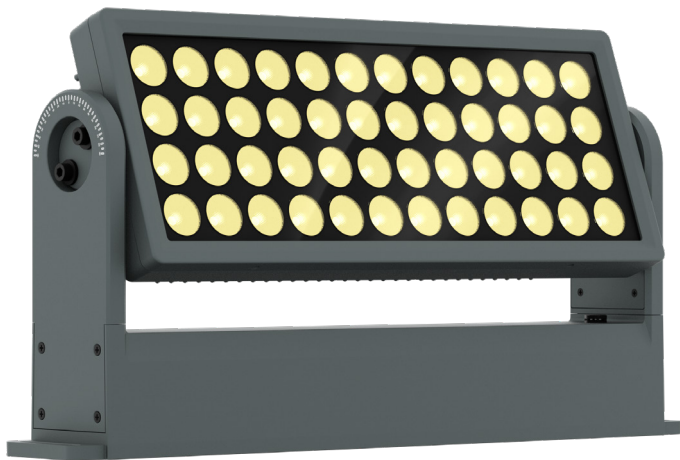

ArcPod 48VW

48x10W VW outdoor IP66 LED wash light for exterior installations

ORDER CODE: **ARCP0D48VW**

ArcPod 48VW is a compact high-power exterior wash light featuring an outstanding brightness of 46'000 lumens. It is equipped with 48x10W VW LEDs, delivering a limitless reproduction of colours and whites. **ArcPod 48VW** is designed slim and fanless, and it's completed by a wide selection of available optics, making the **ArcPod 48VW** an incredibly flexible and versatile device for any outdoor install.

MAIN FEATURES

- Tilt adjustment and multiple lens options for fine focusing
- 48x10W VW LEDs
- LED emitters controllable in 4 sections
- Compact form factor and fanless

TECHNICAL SPECIFICATION

LIGHT SOURCE

- Source: 48x10 W Warm White + Cold White LEDs
- Luminous flux: (15°) 25'309 lm; (15°+20°) 24'786 lm; (15°+30°) 24'628 lm; (15°+40°) 24'658 lm; (15°+60°) 24'204 lm; (15°+80°) 23'372 lm; (15°+10°x60°) 46'553 lm; (15°+30°x60°) 27'287 lm @full
- Lux: (15°) 19'746 lx; (15°+20°) 3'992 lx; (15°+30°) 2'485 lx; (15°+40°) 1'310 lx; (15°+60°) 906 lx; (15°+80°) 585 lx; (15°+10°x60°) 3'470 lx; (15°+30°x60°) 1'578 lx @3 m full
- CRI: 81,9 @ WW; 84 @ CW; 86,7 @ full
- Source life expectancy: > 50.000 hrs (L70B10 @Ta 25° C / 77° F)

DYNAMIC EFFECTS

- FX generator: up to 4 linear controllable sections
- Static mode: selection of static colour

BODY

- Tilt angle: 0 ~ 130° with manual regulation
- Body: sturdy die-cast aluminium body
- Body colour: RAL 7012