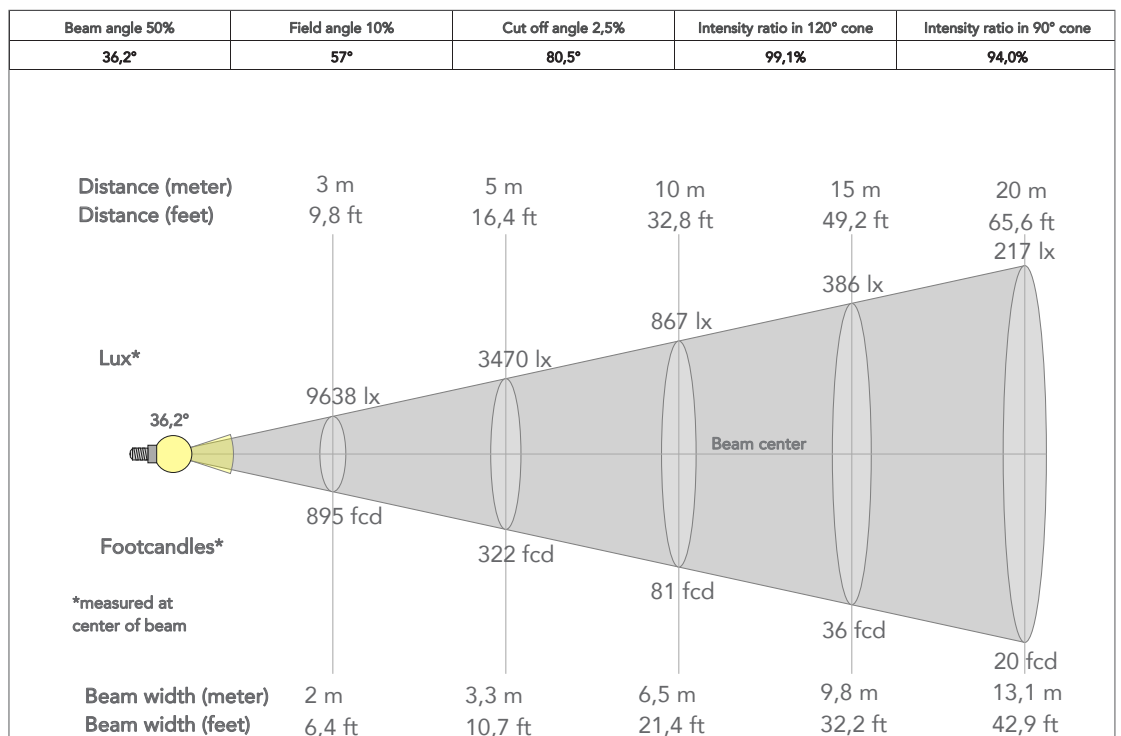

- Source: 48x10 W Warm White + Cold White LEDs
- Luminous flux: (15°) 25'309 lm; (15°+20°) 24'786 lm; (15°+30°) 24'628 lm; (15°+40°) 24'658 lm; (15°+60°) 24'204 lm; (15°+80°) 23'372 lm; (15°+10°x60°) 46'553 lm; (15°+30°x60°) 27'287 lm @full
- Lux: (15°) 19'746 lx; (15°+20°) 3'992 lx; (15°+30°) 2'485 lx; (15°+40°) 1'310 lx; (15°+60°) 906 lx; (15°+80°) 585 lx; (15°+10°x60°) 3'470 lx; (15°+30°x60°) 1'578 lx @3 m full
- CRI: 81,9 @ WW; 84 @ CW; 86,7 @ full
- Source life expectancy: > 50.000 hrs (L70B10 @Ta 25° C / 77° F)

PHYSICAL

- IP rating: 66 for outdoor installations
- IK rating: 08
- Cooling: passive cooling and fan-free
- Adaptors: XLR and BARE END 16A adaptors included
- Signal connection: moulded IP signal IN/OUT connectors
- Power connection: moulded IP power IN/OUT connectors
- Dimensions (WxHxD): 584x304x93 mm
- Weight: 14 kg

CERTIFICATIONS / APPROVALS

- Certifications / Approvals: CE, UKCA, RCM, cTUVus, FCC

- S27QLENS10/15/25/45 10°/15°/25°/45° lens for SOLAR27Q, ARCP0D27Q, SOLAR48Q, ARCP0D48Q, ARCP0D15Q and ARCP0D96Q
- S48QBD Black barn door 4 directional flaps to adjust the light beam, SOLAR4Q, ARCP0D48Q
- DATAMASTER RDM/DMX tool, cable tester, 5p XLR connectors, pouch, charging cable, XLR adaptors
- AWEXAC1L03/05/10/20 IP67 power extension cable for outdoor architectural projectors, L.03/05/10/20 m
- AWEXDC1L03/05/10/20 IP67 DMX extension cable for outdoor architectural projectors, L.03/05/10/20 m
- UPBOX1U Firmware uploader kit, USB IN, 3pin XLR DMX OUT, USB OUT

PRESET FULL ON

Beam angle 50%:15°

PRESET FULL ON (10°x60°)

Beam angle 50%: 15°

TECHICAL DRAWINGS

CERTIFICATIONS / APPROVALS

Conforms to UL STD. 1573
Certified to CSA STD: C22.2 NO. 166

Visit our website
for specifications and
tech documentations