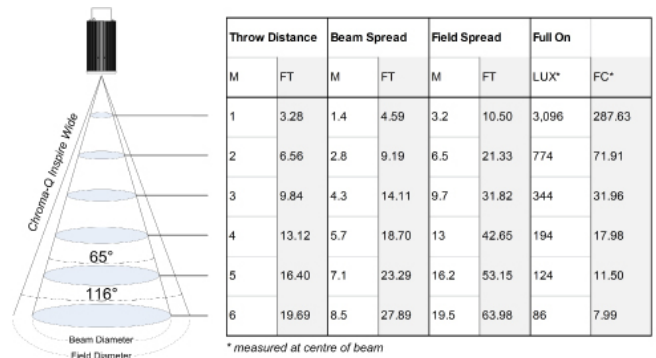

DIMENSIONS

HQ, UK & International Sales
A.C. Entertainment Technologies Ltd.
Tel: +44 (0)1494 446000
Fax: +44 (0)1494 461024
sales@ac-et.com
www.ac-et.com

Northern UK Sales
A.C. Entertainment Technologies Ltd.
Tel: 0113 255 7666
Fax: 0113 255 7676
acnorth@ac-et.com
www.ac-et.com

North American Sales
A.C. Lighting Inc.
Tel: 416-255-9494
Fax: 416-255-3514
northamerica@aclighting.com
www.aclighting.com

Asian Sales
A.C. Lighting Asia KK
Tel: +81 03-6907-1758
Fax: +81 03-6907-1589
sales@aclighting.jp
www.aclighting.jp

Chroma-Q and all associated product names are recognised trademarks, for more information visit www.chroma-q.com/trademarks. The rights and ownership of all trademarks are recognised. Whilst every effort has been made to ensure that the information is correct, Chroma-Q accepts no liability for errors or omissions. Technical specifications and data are provided for guidance only. Because we constantly aim to improve our products, we reserve the right to amend or alter at any time and without prior notice, the specifications of any product. E&OE.