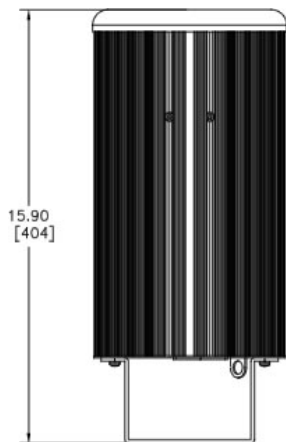

OVERALL SPECIFICATIONS

Net dimensions:	Width: 181mm / 7"
	Height: 404mm / 16"
	Depth: 181mm / 7"
Net weight:	6kgs / 13.5lbs
Shipping dimensions:	Width: 501mm / 20"
	Height: 380mm / 15"
	Depth: 300mm / 12"
Shipping weight:	8kgs / 18lbs
Power input rating:	100-240V AC 50-60Hz 120VA
Power factor:	0.9
Power consumption:	100W @ 230V (Maximum Intensity)
	7W @ 230V (Stand-by)
Inrush Current:	35A @ 120V; 71A @ 230V
Earth Leakage:	0.49mA
Power connector In/Out:	Terminal Block: plug-in screw connector (Input only)
Data Connectors In/Out:	Terminal Block: plug-in screw connector
Control Protocol:	ANSI E1.11 USITT DMX 512-A
Control Protocol Output to fixture :	Chroma-Q proprietary communication
Cooling system:	Convection
Operating Temperature:	0°C to 40°C
Construction:	Anodised aluminium extrusion
Colour:	Black / White
Built-In Hardware:	Mounting bracket (12.7mm / 1/2" diameter hole)
IP Rating:	IP20
Approvals:	CISPR 22/EN55022 & CISPR 24/EN55024, ICES-003 Issue 4:2004 / FCC Part 15 Subpart B:2010, CSA C22.2 No. 166-M1983: R2008, UL 1573:2003 (R2010), IEC 60598-2-17
LED engines:	1
LEDs per engine:	36
Total LEDs:	36 (combination of white, red, green, blue)
Control modes:	RGBW single, RGBW output, Tungsten, LookStore
Dimming curve:	Theatrical
Variable effects engine:	N/A
Effects parameters:	N/A
Hot lumen output:	4,390 hot lumens (narrow lens)
	4,120 hot lumens (medium lens)
	4,390 hot lumens (wide lens)
CRI:	90
Optics:	Fully homogenised
Beam distribution:	Symmetrical direct illumination
Beam angles:	Narrow: 32°, Medium: 42°, Wide: 65° (approx.)
CCT:	Adjustable 1,000 - 10,000K
Colour gamut:	Performance enhanced
Lamp life:	L70 at 50,000 hour

Chroma-Q
BRILLIANT SOLUTIONS

Specification Sheet - Version: 1.4
Chroma-Q® Inspire™ RGBW Terminal Strip
LED Houselight

Part No: CHINHLRGBW... (followed by your lens and body colour option)

PHOTOMETRICS

DIMENSIONS