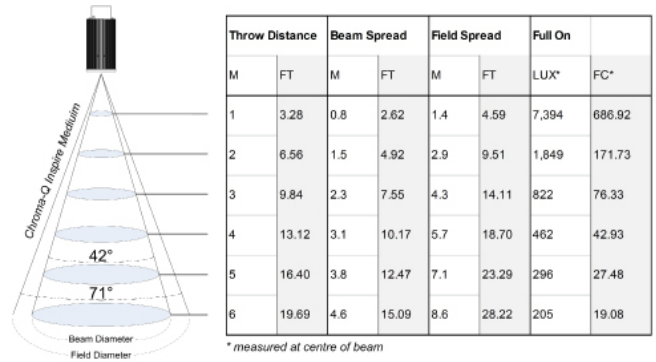

Chroma-Q
BRILLIANT SOLUTIONS

Specification Sheet - Version: 1.4
Chroma-Q® Inspire™ RGBW Terminal Strip
LED Houselight

Part No: CHINHLRGBW... (followed by your lens and body colour option)

PHOTOMETRICS