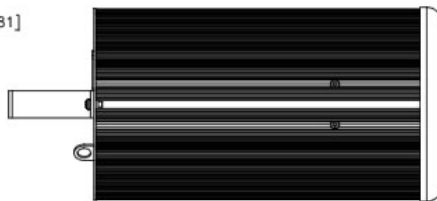

DIMENSIONS

HQ, UK & International Sales
A.C. Entertainment Technologies Ltd.
Tel: +44 (0)1494 446000
Fax: +44 (0)1494 461024
sales@ac-et.com
www.ac-et.com

Northern UK Sales
A.C. Entertainment Technologies Ltd.
Tel: 0113 255 7666
Fax: 0113 255 7676
acnorth@ac-et.com
www.ac-et.com

North American Sales
A.C. Lighting Inc.
Tel: 416-255-9494
Fax: 416-255-3514
northamerica@aclighting.com
www.aclighting.com

Asian Sales
A.C. Lighting Asia KK
Tel: +81 03-6907-1758
Fax: +81 03-6907-1589
sales@aclighting.jp
www.aclighting.jp

Chroma-Q and all associated product names are recognised trademarks, for more information visit www.chroma-q.com/trademarks. The rights and ownership of all trademarks are recognised. Whilst every effort has been made to ensure that the information is correct, Chroma-Q accepts no liability for errors or omissions. Technical specifications and data are provided for guidance only. Because we constantly aim to improve our products, we reserve the right to amend or alter at any time and without prior notice, the specifications of any product. E&OE.