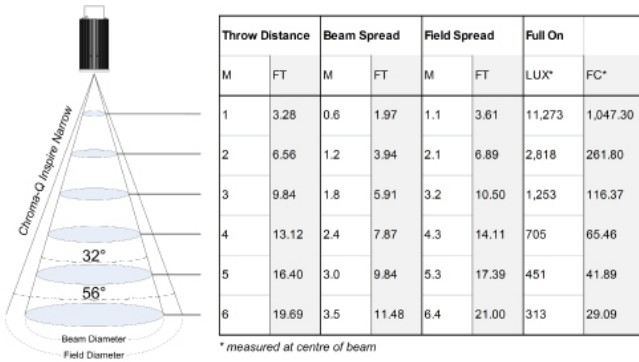

Chroma-Q
BRILLIANT SOLUTIONS

Specification Sheet - Version: 1.4
Chroma-Q® Inspire™ RGBW Terminal Strip
LED Houselight

Part No: CHINHLRGBW... (followed by your lens and body colour option)

PHOTOMETRICS