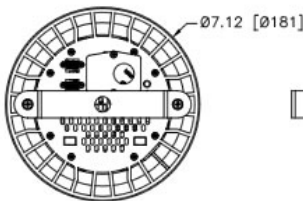

OVERALL SPECIFICATIONS

Net dimensions:	Width: 181mm / 7"
	Height: 404mm / 16"
	Depth: 181mm / 7"
Net weight:	6kgs / 13.5lbs
Shipping dimensions:	Width: 501mm / 20"
	Height: 380mm / 15"
	Depth: 300mm / 12"
Shipping weight:	8kgs / 18lbs
Power input rating:	100-240V AC 50-60Hz 120VA
Power factor:	0.9
Power consumption:	100W @ 230V (Maximum Intensity)
	7W @ 230V (Stand-by)
Inrush Current:	35A @ 120V; 71A @ 230V
Earth Leakage:	0.49mA
Power connector In/Out:	Terminal Block: plug-in screw connector (Input only)
Data Connectors In/Out:	Terminal Block: plug-in screw connector
Control Protocol:	ANSI E1.11 USITT DMX 512-A
Control Protocol Output to fixture :	Chroma-Q proprietary communication
Cooling system:	Convection
Operating Temperature:	0°C to 40°C
Construction:	Anodised aluminium extrusion
Colour:	Black / White
Built-In Hardware:	Mounting bracket (12.7mm / 1/2" diameter hole)
IP Rating:	IP20
Approvals:	CISPR 22/EN55022 & CISPR 24/EN55024, ICES-003 Issue 4:2004 / FCC Part 15 Subpart B:2010, CSA C22.2 No. 166-M1983: R2008, UL 1573:2003 (R2010), IEC 60598-2-17
LED engines:	1
LEDs per engine:	36
Total LEDs:	36 (combination of white, red, green, blue)
Control modes:	RGBW single, RGBW output, Tungsten, LookStore
Dimming curve:	Theatrical
Variable effects engine:	N/A
Effects parameters:	N/A
Hot lumen output:	4,390 hot lumens (narrow lens)
	4,120 hot lumens (medium lens)
	4,390 hot lumens (wide lens)
CRI:	90
Optics:	Fully homogenised
Beam distribution:	Symmetrical direct illumination
Beam angles:	Narrow: 32°, Medium: 42°, Wide: 65° (approx.)
CCT:	Adjustable 1,000 - 10,000K
Colour gamut:	Performance enhanced
Lamp life:	L70 at 50,000 hour

Chroma-Q
BRILLIANT SOLUTIONS

Specification Sheet - Version: 1.4
Chroma-Q® Inspire™ RGBW Terminal Strip
LED Houselight

Part No: CHINHLRGBW... (followed by your lens and body colour option)

PHOTOMETRICS

DIMENSIONS