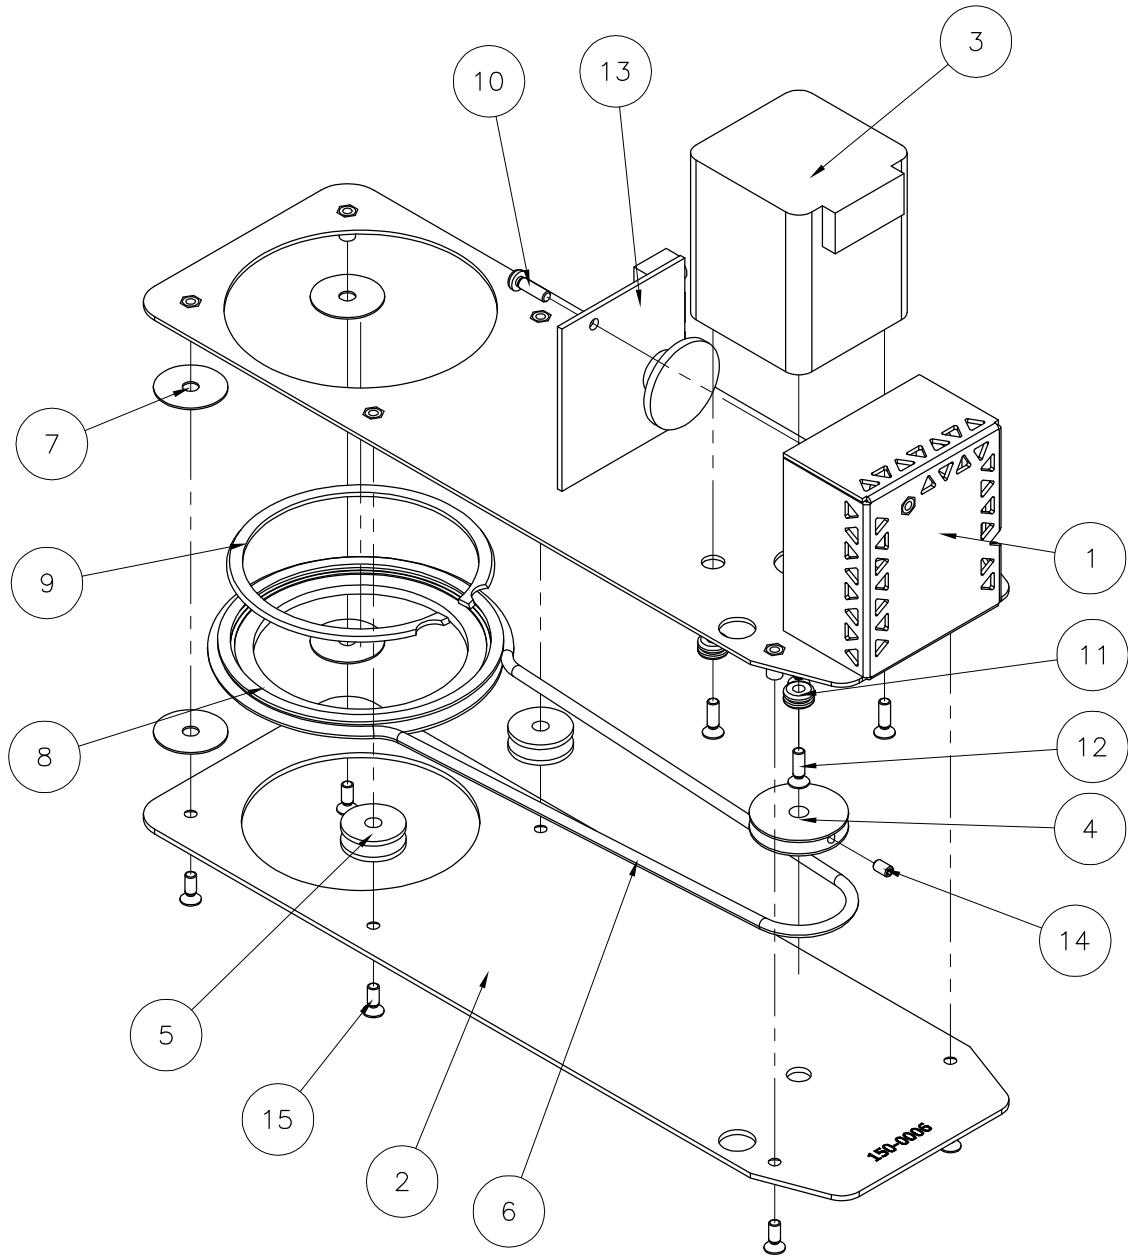

CHROMA-Q JUNIOR EFFECTS GOBO ROTATOR

GR1FX-16	POWER SUPPLY 15VDC 1A	1
GR1FX-15	SCREW M3x8 FH PLPS BIK	6
GR1FX-14	SCREW SET M3x5 CUP P HS	1
GR1FX-13	ASSY PCB ROTATOR	1
GR1FX-12	SCREW M3x10 FH PLPS BIK	4
GR1FX-11	GROMMET RUBBER 1/8"ID	4
GR1FX-10	SCREW M3x10 PH PLPS BIK	1
GR1FX-09	RING RETAINING JR ROTATOR	1
GR1FX-08	GOBO HOLDER JR ROTATOR	1
GR1FX-07	WASHER TEFLON FLAT 3/40Dx0.17IDx0.2THK	4
GR1FX-06	BELT LARGE GOBO 5.734"ID	1
GR1FX-05	GUIDE ROLLER SINGLE ROTATOR	2
GR1FX-04	PULLEY MOTOR JR	1
GR1FX-03	MOTOR STEPPER KH42KM2-802	1
GR1FX-02	PLATE BACK JR ROTATOR	1
GR1FX-01	PLATE MOTOR JR ROTATOR	1
ORDER#	DESCRIPTION	QTY
Parts List		