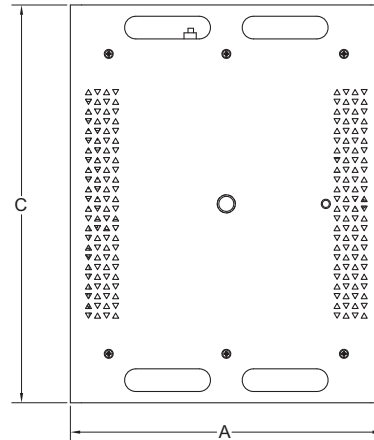

Chroma-Q™ Magic Box™ 8 Way DMX Buffer

**Part No:
CHMBDMX8**

S P E C I F I C A T I O N S H E E T

V 1.3

DESCRIPTION

The device shall be a fault tolerant, self healing DMX buffer designed to fully isolate all outputs from each other.

The device shall fit customised front of house racks.

FEATURES

- Fault tolerant, self healing DMX buffer designed to fully isolate all outputs from each other.
- Supplied with 8x5 pin XLR connectors.
- Each output is separately generated and boosted from the original DMX signal.
- Through connector and termination switch.
- Unique Magic Box interlocking enclosure facilitates rack mounting when used in pairs and truss mounting via captive nut insert.
- Designed for customised front of house racks.
- Built-in termination.

OVERALL SPECIFICATIONS

Net dimensions:	Width (A): 220mm / 8.6" Height (B): 88mm / 3.5" Depth (C): 280mm / 11"
Net weight:	2.7kg / 6.0lbs
Shipping dimensions:	Width: 250mm / 9.8" Height: 125mm / 4.9" Depth: 300mm / 11.8"
Shipping weight:	3.2kg / 7.1lbs
Colour:	Black
Power:	100-240V, 50-60Hz, 15W
Power connector:	IEC chassis male
DMX connector In:	XLR5
DMX connector Out:	8 x XLR5
DMX connector Thru:	XLR5

ORDERING INFORMATION

Model
Chroma-Q Magic Box 8-Way DMX Buffer

Part No.
CHMBDMX8

ACCESSORIES

Model
Chroma-Q Magic Box pair of rack ears
Chroma-Q Magic Box 8>4 DMX A/B Switch
Chroma-Q Magic Box PS12 Power Supply

Part No.
MBEAR
MBDMXAB
MBPS12

www.chroma-q.com

HQ, UK & International Sales
A.C. Entertainment Technologies Ltd.
Tel: +44 (0)1494 446000
Fax: +44 (0)1494 461024
sales@ac-et.com
www.ac-et.com

Northern UK Sales
A.C. Entertainment Technologies Ltd.
Tel: 0113 255 7666
Fax: 0113 255 7676
acnorth@ac-et.com
www.ac-et.com

North American Sales
A.C. Lighting Inc.
Tel: 416-255-9494
Fax: 416-255-3514
northamerica@aclighting.com
www.aclighting.com

Asian Sales
A.C. Lighting Asia KK
Tel: +81 (0)48-475-9377
Fax: +81 (0)48-475-9355
sales@aclighting.jp
www.aclighting.jp