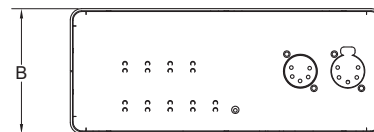

Chroma-Q™ Magic Box™ 8 Way DMX Buffer

**Part No:
CHMBDMX8**

S P E C I F I C A T I O N S H E E T

V 1.3

DESCRIPTION

The device shall be a fault tolerant, self healing DMX buffer designed to fully isolate all outputs from each other.

The device shall fit customised front of house racks.

FEATURES

- Fault tolerant, self healing DMX buffer designed to fully isolate all outputs from each other.
- Supplied with 8x5 pin XLR connectors.
- Each output is separately generated and boosted from the original DMX signal.
- Through connector and termination switch.
- Unique Magic Box interlocking enclosure facilitates rack mounting when used in pairs and truss mounting via captive nut insert.
- Designed for customised front of house racks.
- Built-in termination.

OVERALL SPECIFICATIONS

Net dimensions:	Width (A): 220mm / 8.6" Height (B): 88mm / 3.5" Depth (C): 280mm / 11"
Net weight:	2.7kg / 6.0lbs
Shipping dimensions:	Width: 250mm / 9.8" Height: 125mm / 4.9" Depth: 300mm / 11.8"
Shipping weight:	3.2kg / 7.1lbs
Colour:	Black
Power:	100-240V, 50-60Hz, 15W
Power connector:	IEC chassis male
DMX connector In:	XLR5
DMX connector Out:	8 x XLR5
DMX connector Thru:	XLR5

ORDERING INFORMATION

Model
Chroma-Q Magic Box 8-Way DMX Buffer

Part No.
CHMBDMX8

ACCESSORIES

Model
Chroma-Q Magic Box pair of rack ears
Chroma-Q Magic Box 8>4 DMX A/B Switch
Chroma-Q Magic Box PS12 Power Supply

Part No.
MBEAR
MBDMXAB
MBPS12

www.chroma-q.com