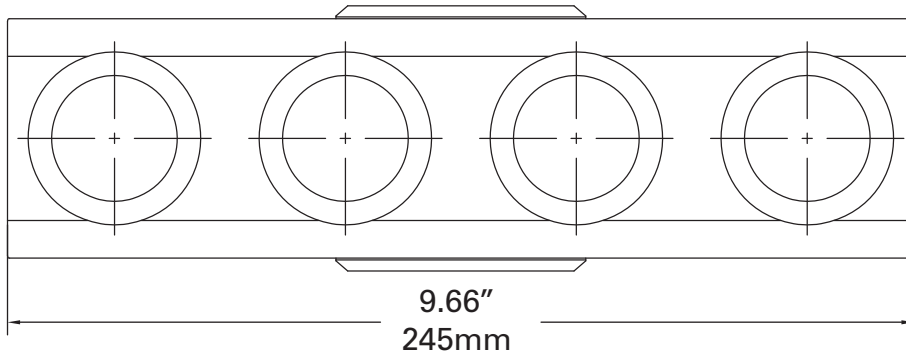

Chroma-Q™ Set of 4 Pixel Caps for Single Color Block™ DB4

Part No:
CHCBPC

S P E C I F I C A T I O N S H E E T

V 1.1

ORDERING INFORMATION

Model

Set of 4 Pixel Caps for single Color Block DB4

Part No

CHCBPC

Color Block DB4 units shown for illustration purposes only - not included

www.chroma-q.com

HQ, UK & International Sales
A.C. Entertainment Technologies Ltd.
Tel: +44 (0)1494 446000
Fax: +44 (0)1494 461024
sales@ac-et.com
www.ac-et.com

Northern UK Sales
A.C. Entertainment Technologies Ltd.
Tel: 0113 255 7666
Fax: 0113 255 7676
acnorth@ac-et.com
www.ac-et.com

North American Sales
A.C. Lighting Inc.
Tel: 416-255-9494
Fax: 416-255-3514
northamerica@aclighting.com
www.aclighting.com

Asian Sales
A.C. Lighting Asia KK
Tel: +81 (0)48-475-9377
Fax: +81 (0)48-475-9355
sales@aclighting.jp
www.aclighting.jp