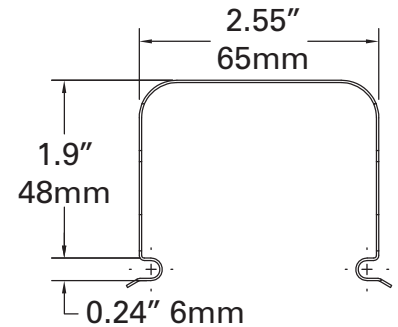

Chroma-Q™ Set of 4 Pixel Caps for Single Color Block™ DB4

Part No:
CHCBPC

S P E C I F I C A T I O N S H E E T

V 1.1

ORDERING INFORMATION

Model

Set of 4 Pixel Caps for single Color Block DB4

Part No

CHCBPC

Color Block DB4 units shown for illustration purposes only - not included

www.chroma-q.com

HQ, UK & International Sales
A.C. Entertainment Technologies Ltd.
Tel: +44 (0)1494 446000
Fax: +44 (0)1494 461024
sales@ac-et.com
www.ac-et.com

Northern UK Sales
A.C. Entertainment Technologies Ltd.
Tel: 0113 255 7666
Fax: 0113 255 7676
acnorth@ac-et.com
www.ac-et.com

North American Sales
A.C. Lighting Inc.
Tel: 416-255-9494
Fax: 416-255-3514
northamerica@aclighting.com
www.aclighting.com

Asian Sales
A.C. Lighting Asia KK
Tel: +81 (0)48-475-9377
Fax: +81 (0)48-475-9355
sales@aclighting.jp
www.aclighting.jp