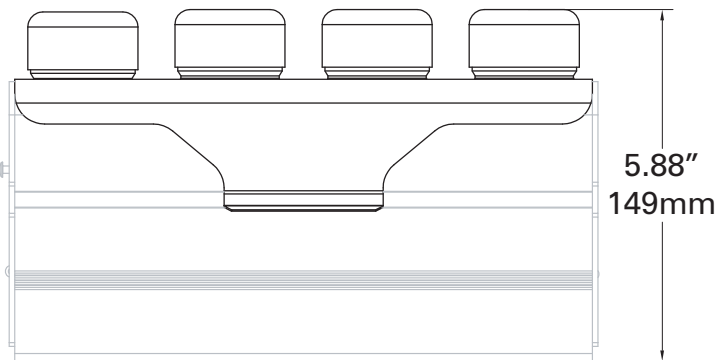

Chroma-Q™ Set of 4 Pixel Caps for Single Color Block™ DB4

Part No:
CHCBPC

S P E C I F I C A T I O N S H E E T

V 1.1

ORDERING INFORMATION

Model

Set of 4 Pixel Caps for single Color Block DB4

Part No

CHCBPC

Color Block DB4 units shown for illustration purposes only - not included

www.chroma-q.com

HQ, UK & International Sales
A.C. Entertainment Technologies Ltd.
Tel: +44 (0)1494 446000
Fax: +44 (0)1494 461024
sales@ac-et.com
www.ac-et.com

Northern UK Sales
A.C. Entertainment Technologies Ltd.
Tel: 0113 255 7666
Fax: 0113 255 7676
acnorth@ac-et.com
www.ac-et.com

North American Sales
A.C. Lighting Inc.
Tel: 416-255-9494
Fax: 416-255-3514
northamerica@aclighting.com
www.aclighting.com

Asian Sales
A.C. Lighting Asia KK
Tel: +81 (0)48-475-9377
Fax: +81 (0)48-475-9355
sales@aclighting.jp
www.aclighting.jp