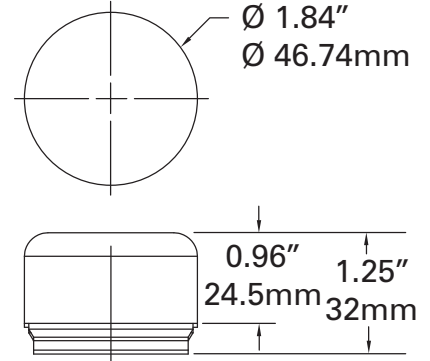

Chroma-Q™ Set of 4 Pixel Caps for Single Color Block™ DB4

Part No:
CHCBPC

S P E C I F I C A T I O N S H E E T

V 1.1

ORDERING INFORMATION

Model

Set of 4 Pixel Caps for single Color Block DB4

Part No

CHCBPC

Color Block DB4 units shown for illustration purposes only - not included

www.chroma-q.com

HQ, UK & International Sales
A.C. Entertainment Technologies Ltd.
Tel: +44 (0)1494 446000
Fax: +44 (0)1494 461024
sales@ac-et.com
www.ac-et.com

Northern UK Sales
A.C. Entertainment Technologies Ltd.
Tel: 0113 255 7666
Fax: 0113 255 7676
acnorth@ac-et.com
www.ac-et.com

North American Sales
A.C. Lighting Inc.
Tel: 416-255-9494
Fax: 416-255-3514
northamerica@aclighting.com
www.aclighting.com

Asian Sales
A.C. Lighting Asia KK
Tel: +81 (0)48-475-9377
Fax: +81 (0)48-475-9355
sales@aclighting.jp
www.aclighting.jp