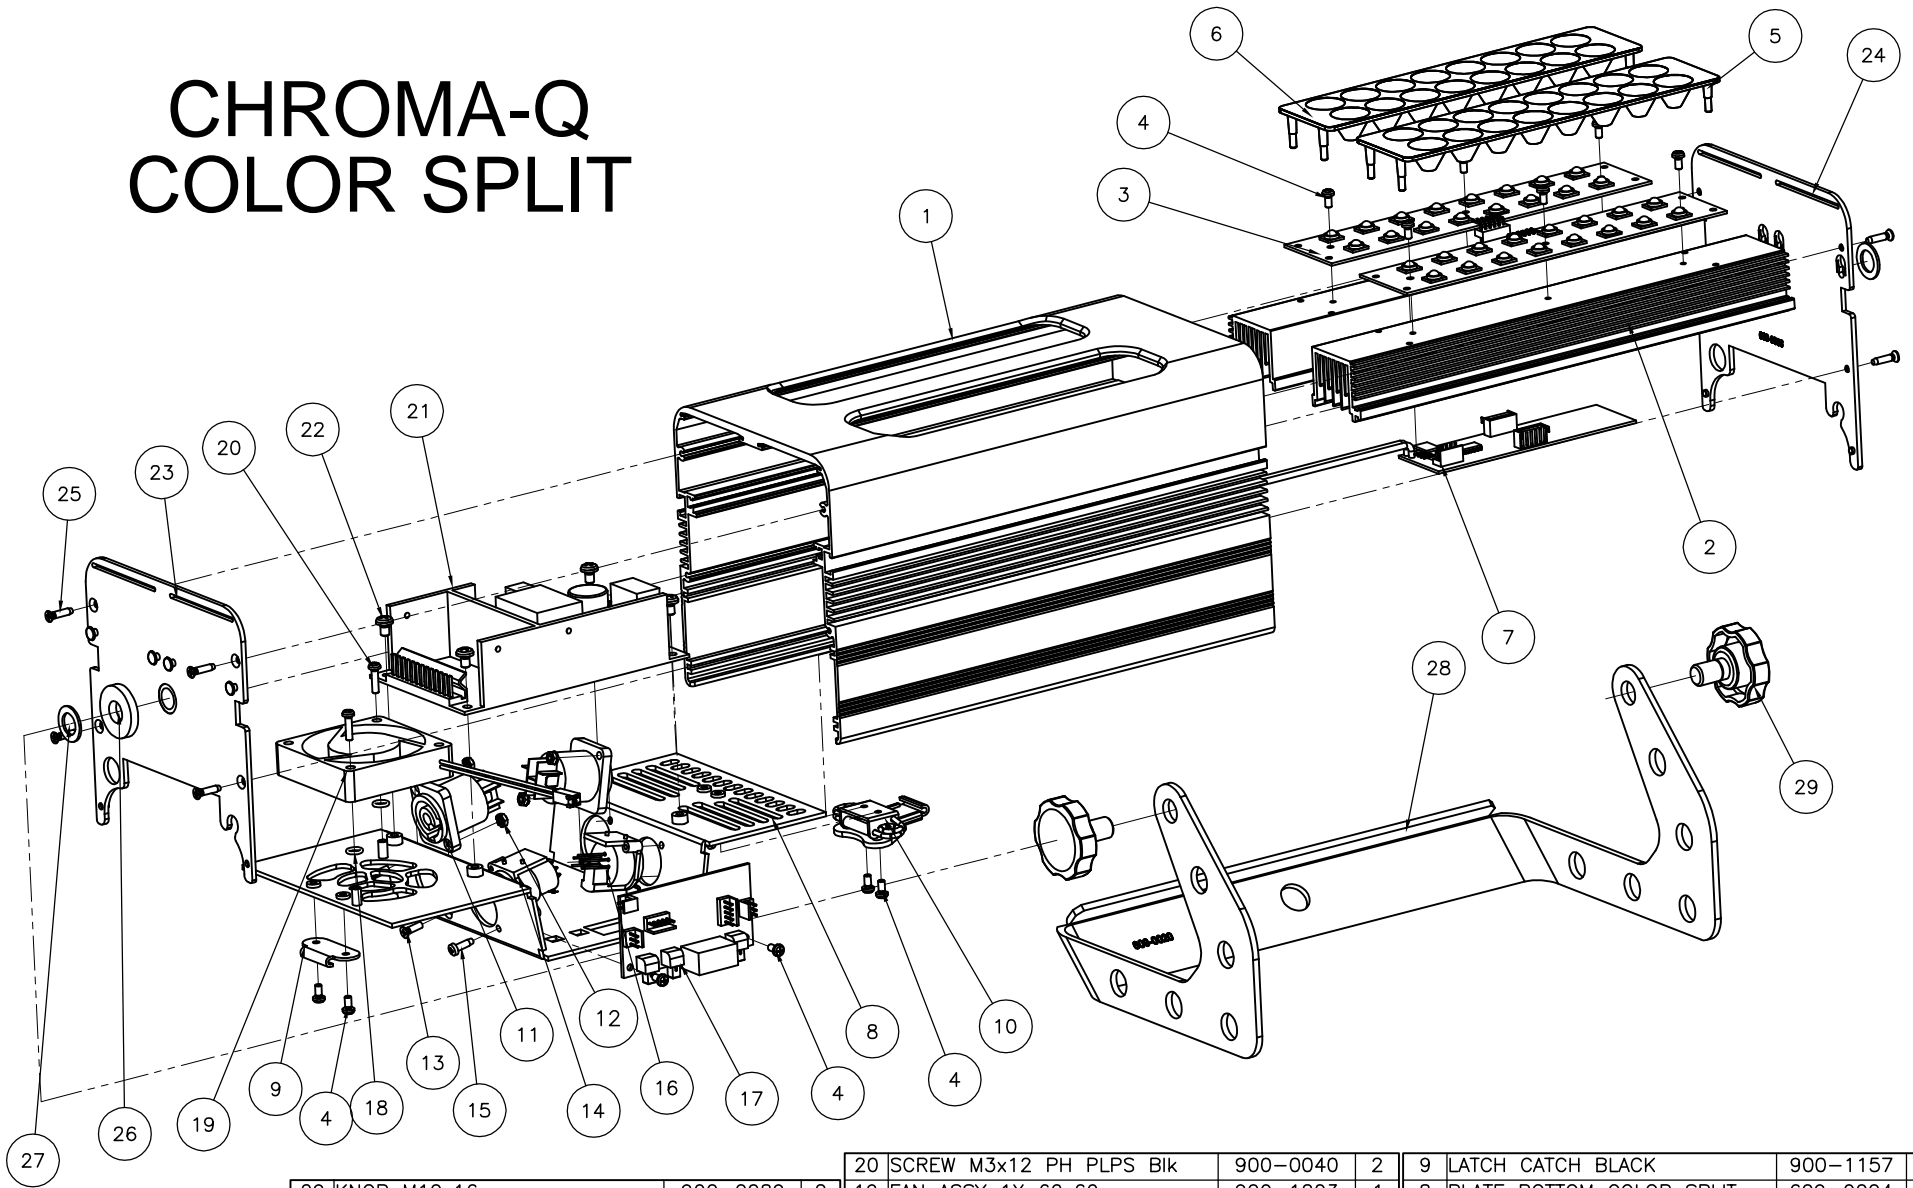

CHROMA-Q COLOR SPLIT

29	KNOB M10x16	900-0089	2	20	SCREW M3x12 PH PLPS BIK	900-0040	2	9	LATCH CATCH BLACK	900-1157	1
28	YOKE	609-0020	1	19	FAN ASSY 1X 60x60	900-1203	1	8	PLATE BOTTOM COLOR SPLIT	609-0004	1
27	WASHER FIBRE FLAT M10	900-0233	2	18	ORING 5mm RUBBER BIK	900-0601	2	7	PCB COMPLETE INTERCONNECT	CONSULT DISTRIBUTOR	1
26	WASHER FLAT M10x4mm THK	900-0237	1	17	PCB COMPLETE ADDRESSING	609-0013	1	6	LENS PLATE S/A 20DEG	609-0024	1
25	SCREW SELF TAP FH BLK ST2.9x13	900-0080	8	16	HARNESS XLR5-F	609-0008	1	5	LENS PLATE S/A 5DEG	609-0017	1
24	END PLATE HOLE	609-0006	1	15	SCREW M3x10 PH BLK Plastite	900-0024	4	4	SCREW M3x6 PH PLPS BIK	900-0017	12
23	END PLATE RIVET	609-0005	1	14	HARNESS XLR5-M	609-0007	1	3	PCB COMPLETE LED'S	CONSULT DISTRIBUTOR	2
22	SCREW M4x6 PH PLPS BLK	900-0079	4	13	SCREW M3x10 FH PLPS BIK	900-0003	4	2	HEATSINK BLACK 9.66"LG	609-0002	2
21	POWER SUPPLY	900-1078	1	12	NUT HEX M3 COMBI BIK	900-0307	4	1	CHANNEL BLACK 9.66"LG	609-0001	1
ITEM	DESCRIPTION	NAME	QTY	ITEM	DESCRIPTION	NAME	QTY	ITEM	DESCRIPTION	PART#	QTY
Parts List				Parts List				Parts List			