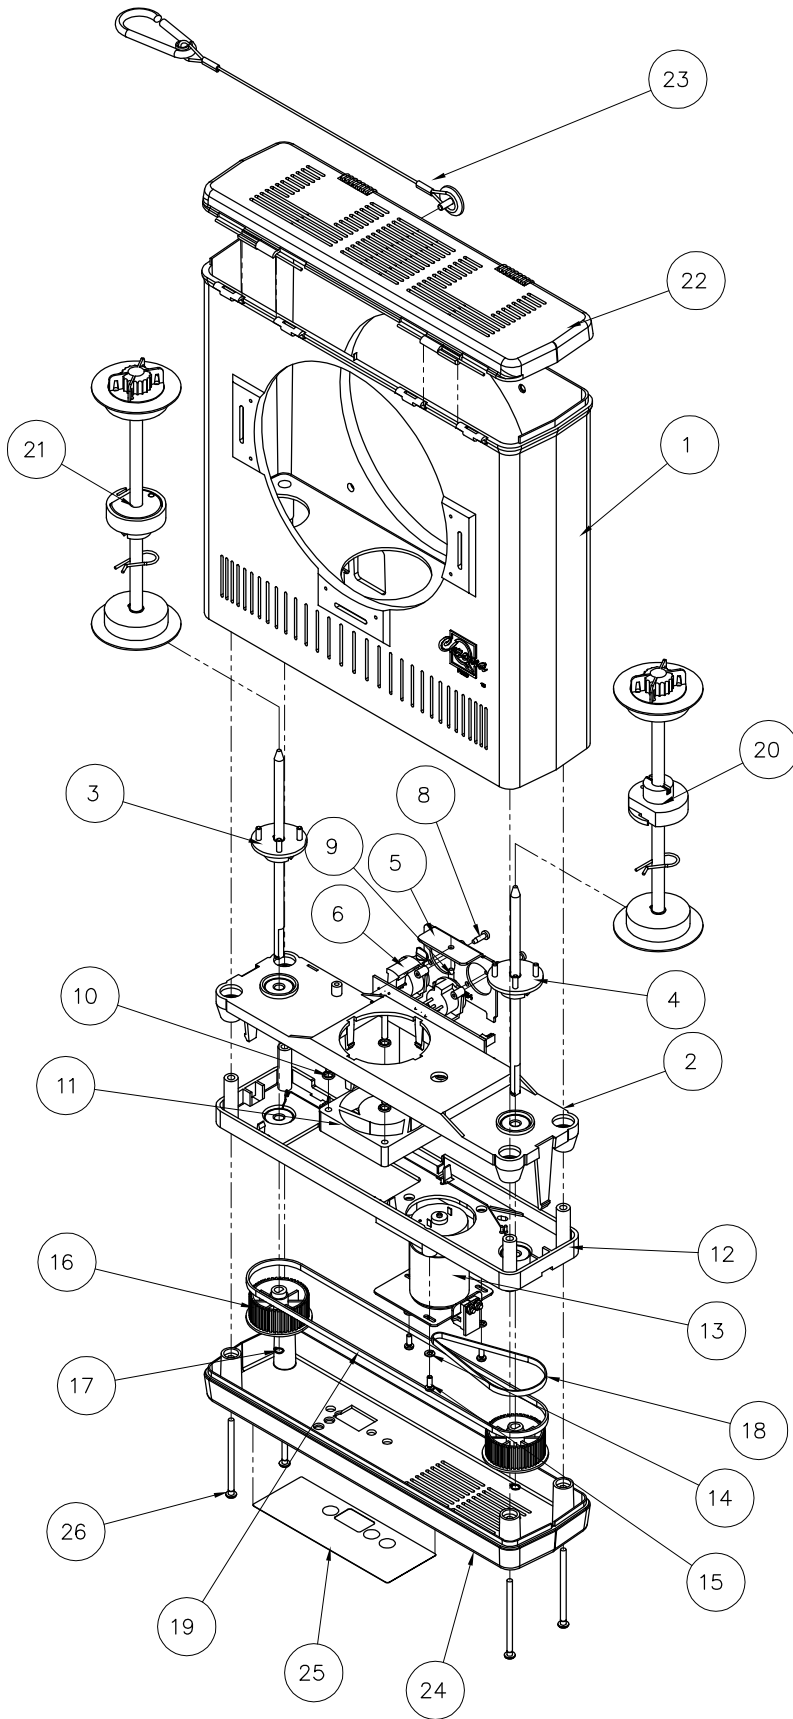

CHROMA-Q PLUS

27	TAB GEL	110-0126	2
26	SCREW M4x60 PH PLPS Zn	900-0027	4
25	OVERLAY CHROMA-Q PLUS	103-0057	1
24	COVER BASE	103-0053	1
23	KIT SAFETY CHAIN ASSY	110-0153	1
22	S/A LID W/LATCH AND HINGE PIN	103-0035	1
21	S/A SPRING TUBE -TUR GREY	103-0070	1
20	S/A FIXED TUBE -TUR	103-0025	1
19	BELT TIMING T2.5-540 - 4MM	900-0662	1
18	BELT TIMING T2.5-200	900-0656	1
17	RET RING EXT 6mm	900-0501	2
16	PULLEY TIMING 48TEETH	103-0063	2
15	SCREW M3x8 PH PLPS BIK	900-0034	3
14	WASHER LOCK M3 BIK	900-0204	3
13	S/A MOTOR CQ PLUS C/W OPTO SWITCH & GEAR	103-0062	1
12	S/A MOTOR PLATE	103-0060	1
11	FAN ASSY 1X 60x60	900-1203	1
10	ORING 5mm RUBBER BIK	900-0601	4
9	SCREW M3.5x10 PH PLPS Zn Plastite	900-0039	1
8	SCREW M3x10 PH PLPS BLK Plastite	900-0024	4
7	HARNESS GROUND CQ PLUS	100-0049	1
6	PCB COMPLETE CQ PLUS	103-0059	1
5	BRACKET CONNECTOR	103-0054	1
4	S/A DRIVE SHAFT BLACK	103-0071	1
3	S/A DRIVEN SHAFT GREY	103-0072	1
2	S/A FAN PLATE C/W BEARINGS	103-0073	1
1	HOUSING CQ PLUS	103-0056	1
ITEM	DESCRIPTION	PART#	QTY
Parts List			