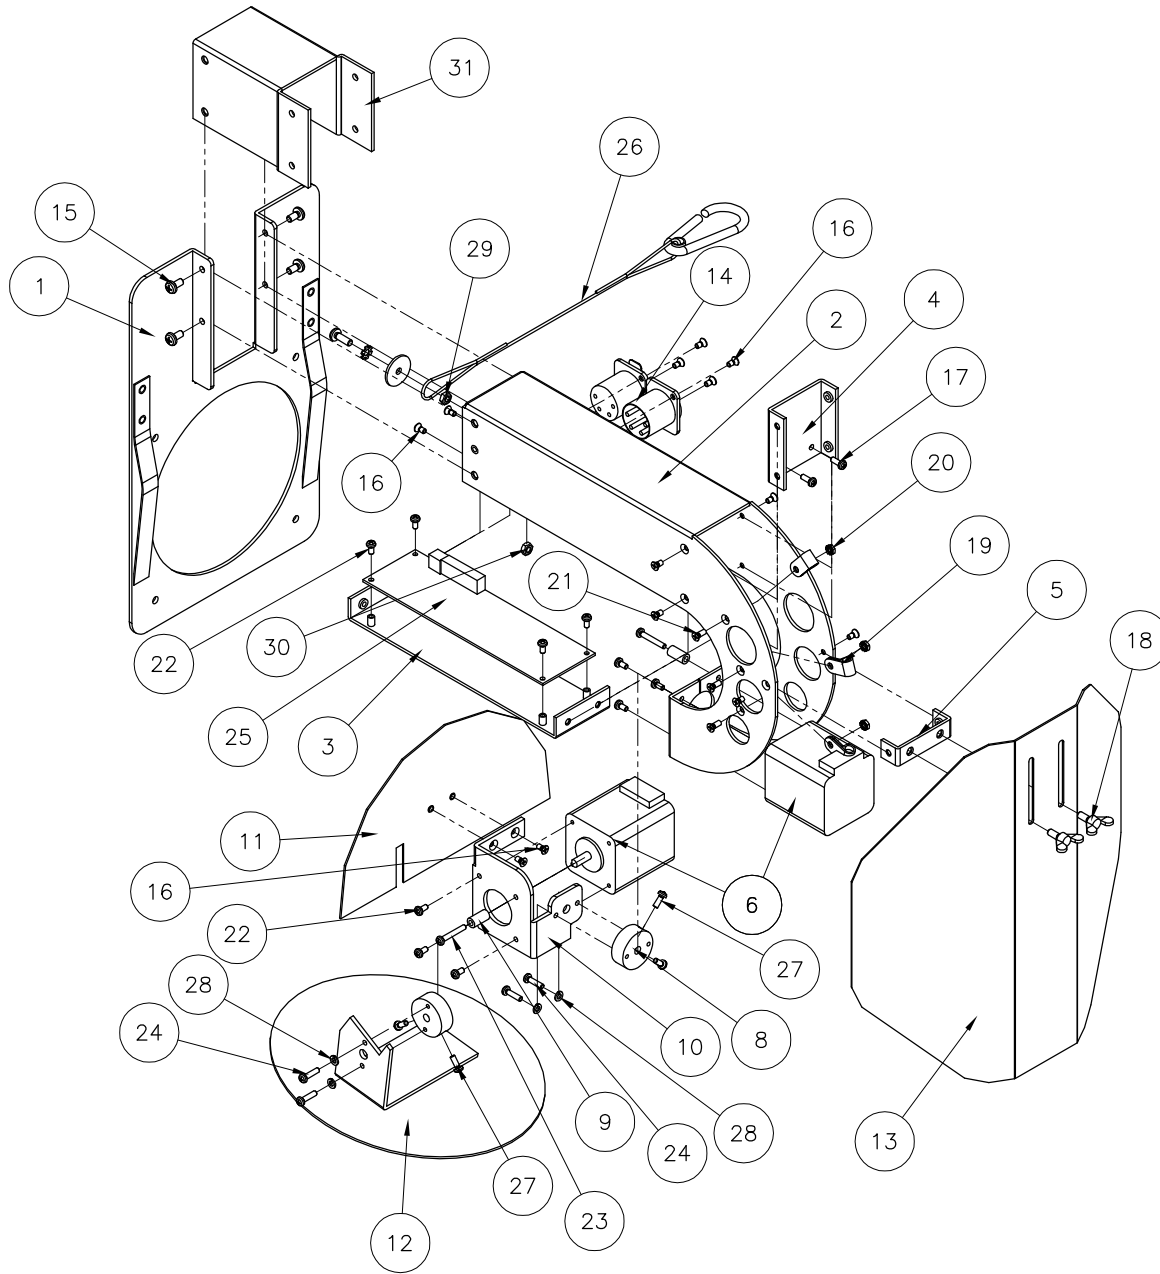

CHROMA-Q MIRROR

CQM-31	BRACKET EXTENSION	123-0014	1
CQM-30	NUT HEX M4 NYLOCK Zn	900-0301	1
CQM-29	NUT HEX M4	900-0304	1
CQM-28	WASHER LOCK M3 Bk	900-0204	4
CQM-27	SCREW M3x8 PH PLPS Bk	900-0025	4
CQM-26	SAFETY CHAIN ASSY 2 KIT	110-0155	1
CQM-25	PCB MOVING MIRROR	123-0002	1
CQM-24	SCREW M3x12 PH PLPS Bk	900-0040	4
CQM-23	SCREW M3x20 PH PLPS Bk	900-0043	2
CQM-22	SCREW M3x6 PH PLPS Bk	900-0017	10
CQM-21	SCREW M3x8 FH PLPS Bk	900-0005	3
CQM-20	NUT HEX M3 COMBI Bk	900-0307	3
CQM-19	CLAMP CABLE 1/4"DIAx3/8"W	900-0614	3
CQM-18	SCREW WING M4x10	900-0052	2
CQM-17	SCREW M3x8 PH PLPS Bk	900-0034	2
CQM-16	SCREW M3x6 FH PLPS Bk	900-0004	14
CQM-15	SCREW M4x8 PH PLPS Bk	900-0020	4
CQM-14	ASSY XLR MIRROR	100-0003	1
CQM-13	SHIELD LIGHT MOVING MIRROR	123-0011	1
CQM-12	BRACKET TILT C/W MIRROR	123-0016	1
CQM-11	PLATE MIRROR BACK MOVING MIRROR	123-0006	1
CQM-10	BRACKET PAN MOTOR MOVING MIRROR	123-0001	1
CQM-09	SPACER ALUM #6, 1/4"OD	900-0670	2
CQM-08	PULLEY MOTOR MOVING MIRROR	123-0008	2
CQM-07	MOTOR LEADS MOVING MIRROR	100-0012	1
CQM-06	MOTOR STEPPER KH42KM2-802	900-0867	2
CQM-05	BRACKET SPACER MOVING MIRROR	123-0009	1
CQM-04	BRACKET HSG END MOVING MIRROR	123-0005	1
CQM-03	PLATE CARD MOVING MIRROR	123-0004	1
CQM-02	HOUSING ASSY MOVING MIRROR	123-0003	1
CQM-01	PLATE BACK C/W SPRING	123-0015	1
ORDER#	DESCRIPTION	PART#	QTY
Parts List			

A B C D E F G H I J

1
2
3
4
5
6
7
8
9

Parts List			
ITEM	DESCRIPTION	PART#	QTY
1	PLATE BACK MOVING MIRROR	123-0012	1
2	SPRING FLAT MOVING MIRROR	123-0010	2
3	RIVET 1/8" BIK AVEX	900-0406	4